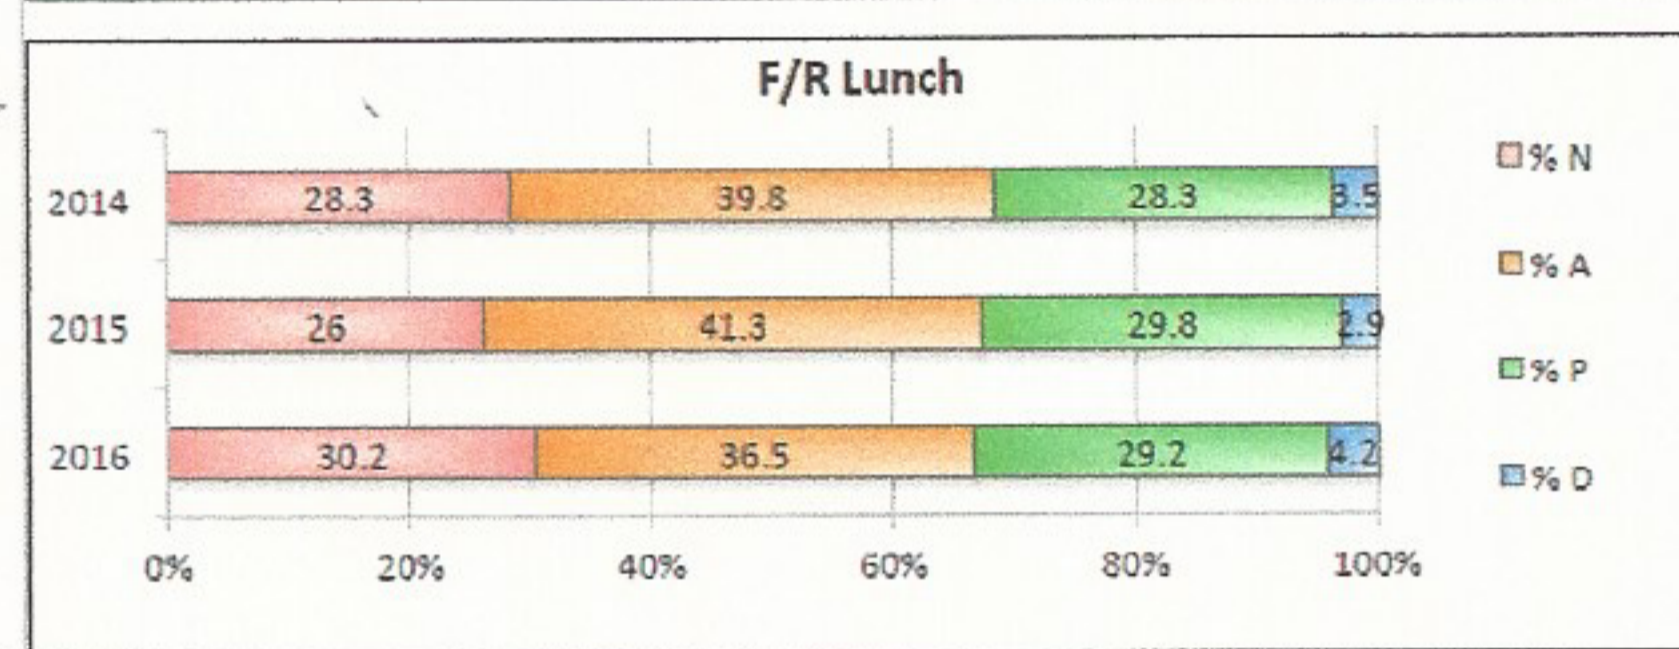

## 2016 Test Score Graphs

**Overall 2016 Score:**  
**61.3**

**Learners Weighted Score:**  
(x 77%)  
38.3

**Program Review Weighted Score:**  
(x 23%)  
23.0

**School Classification:**  
Needs Improvement

**Rewards & Assistance Category**  
0

**2016 Annual Measurable Objective (AMO) Goal:**  
58.1

**Did we meet our 2016 goal?**  
No

Learners Overview-Achievement

North Butler Elementary

Page 2

### Learners Overview-Performance Level %-Math

Learners Overview-Performance Level %-Lang. Mech.

North Butler Elementary

Page 9