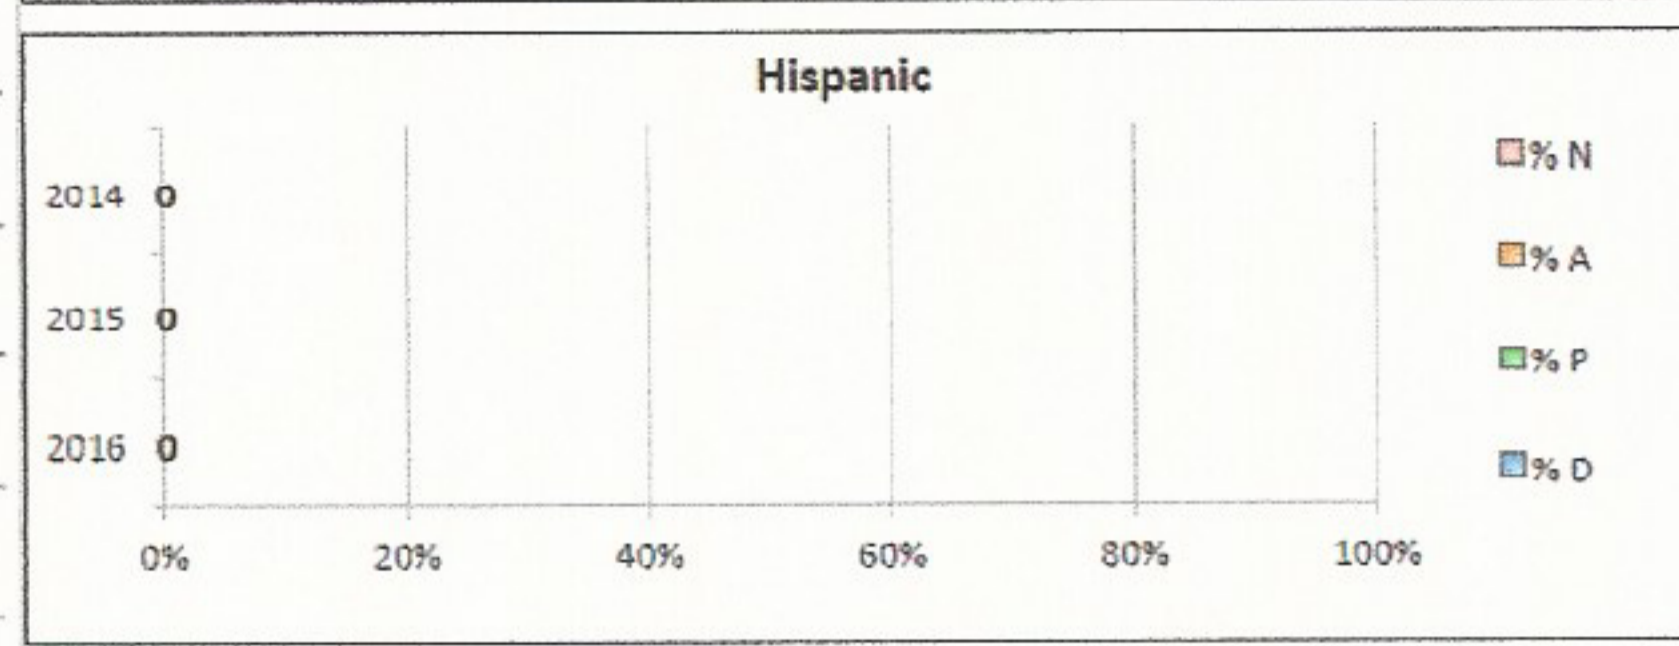

Learners Overview-Performance Level %-Math