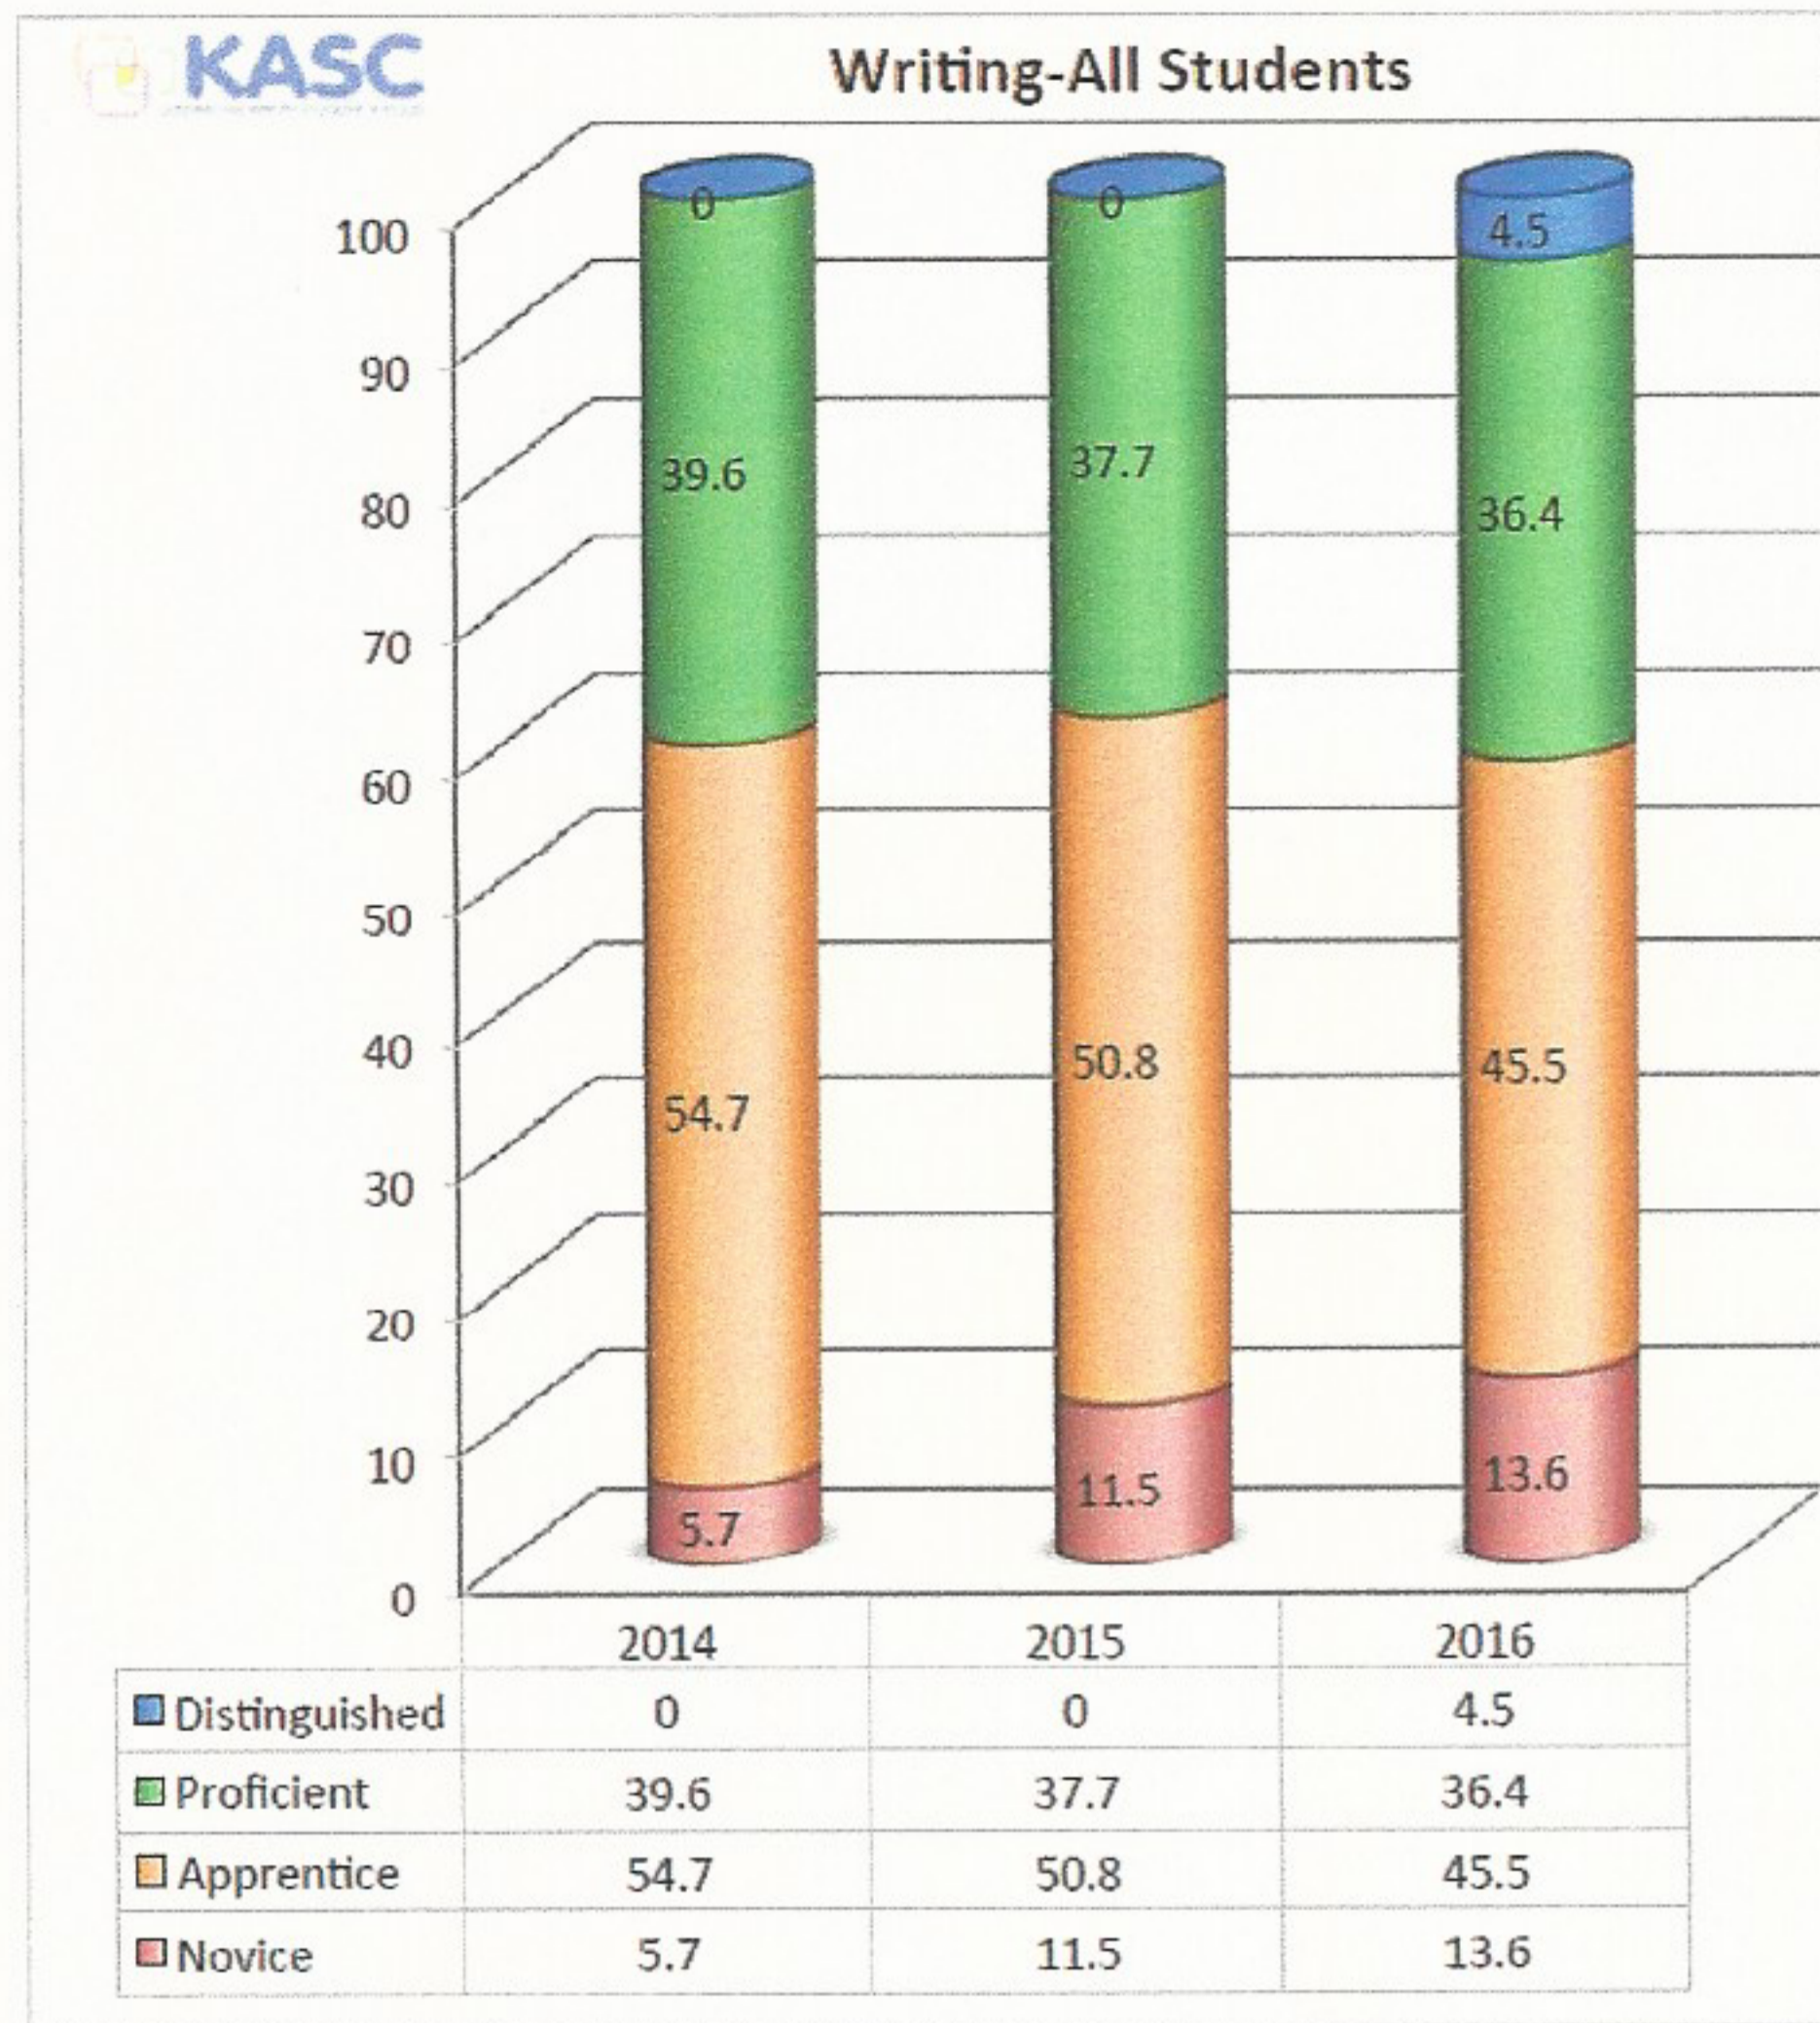

Learners Overview-Performance Level %-Writing

North Butler Elementary

Page 8