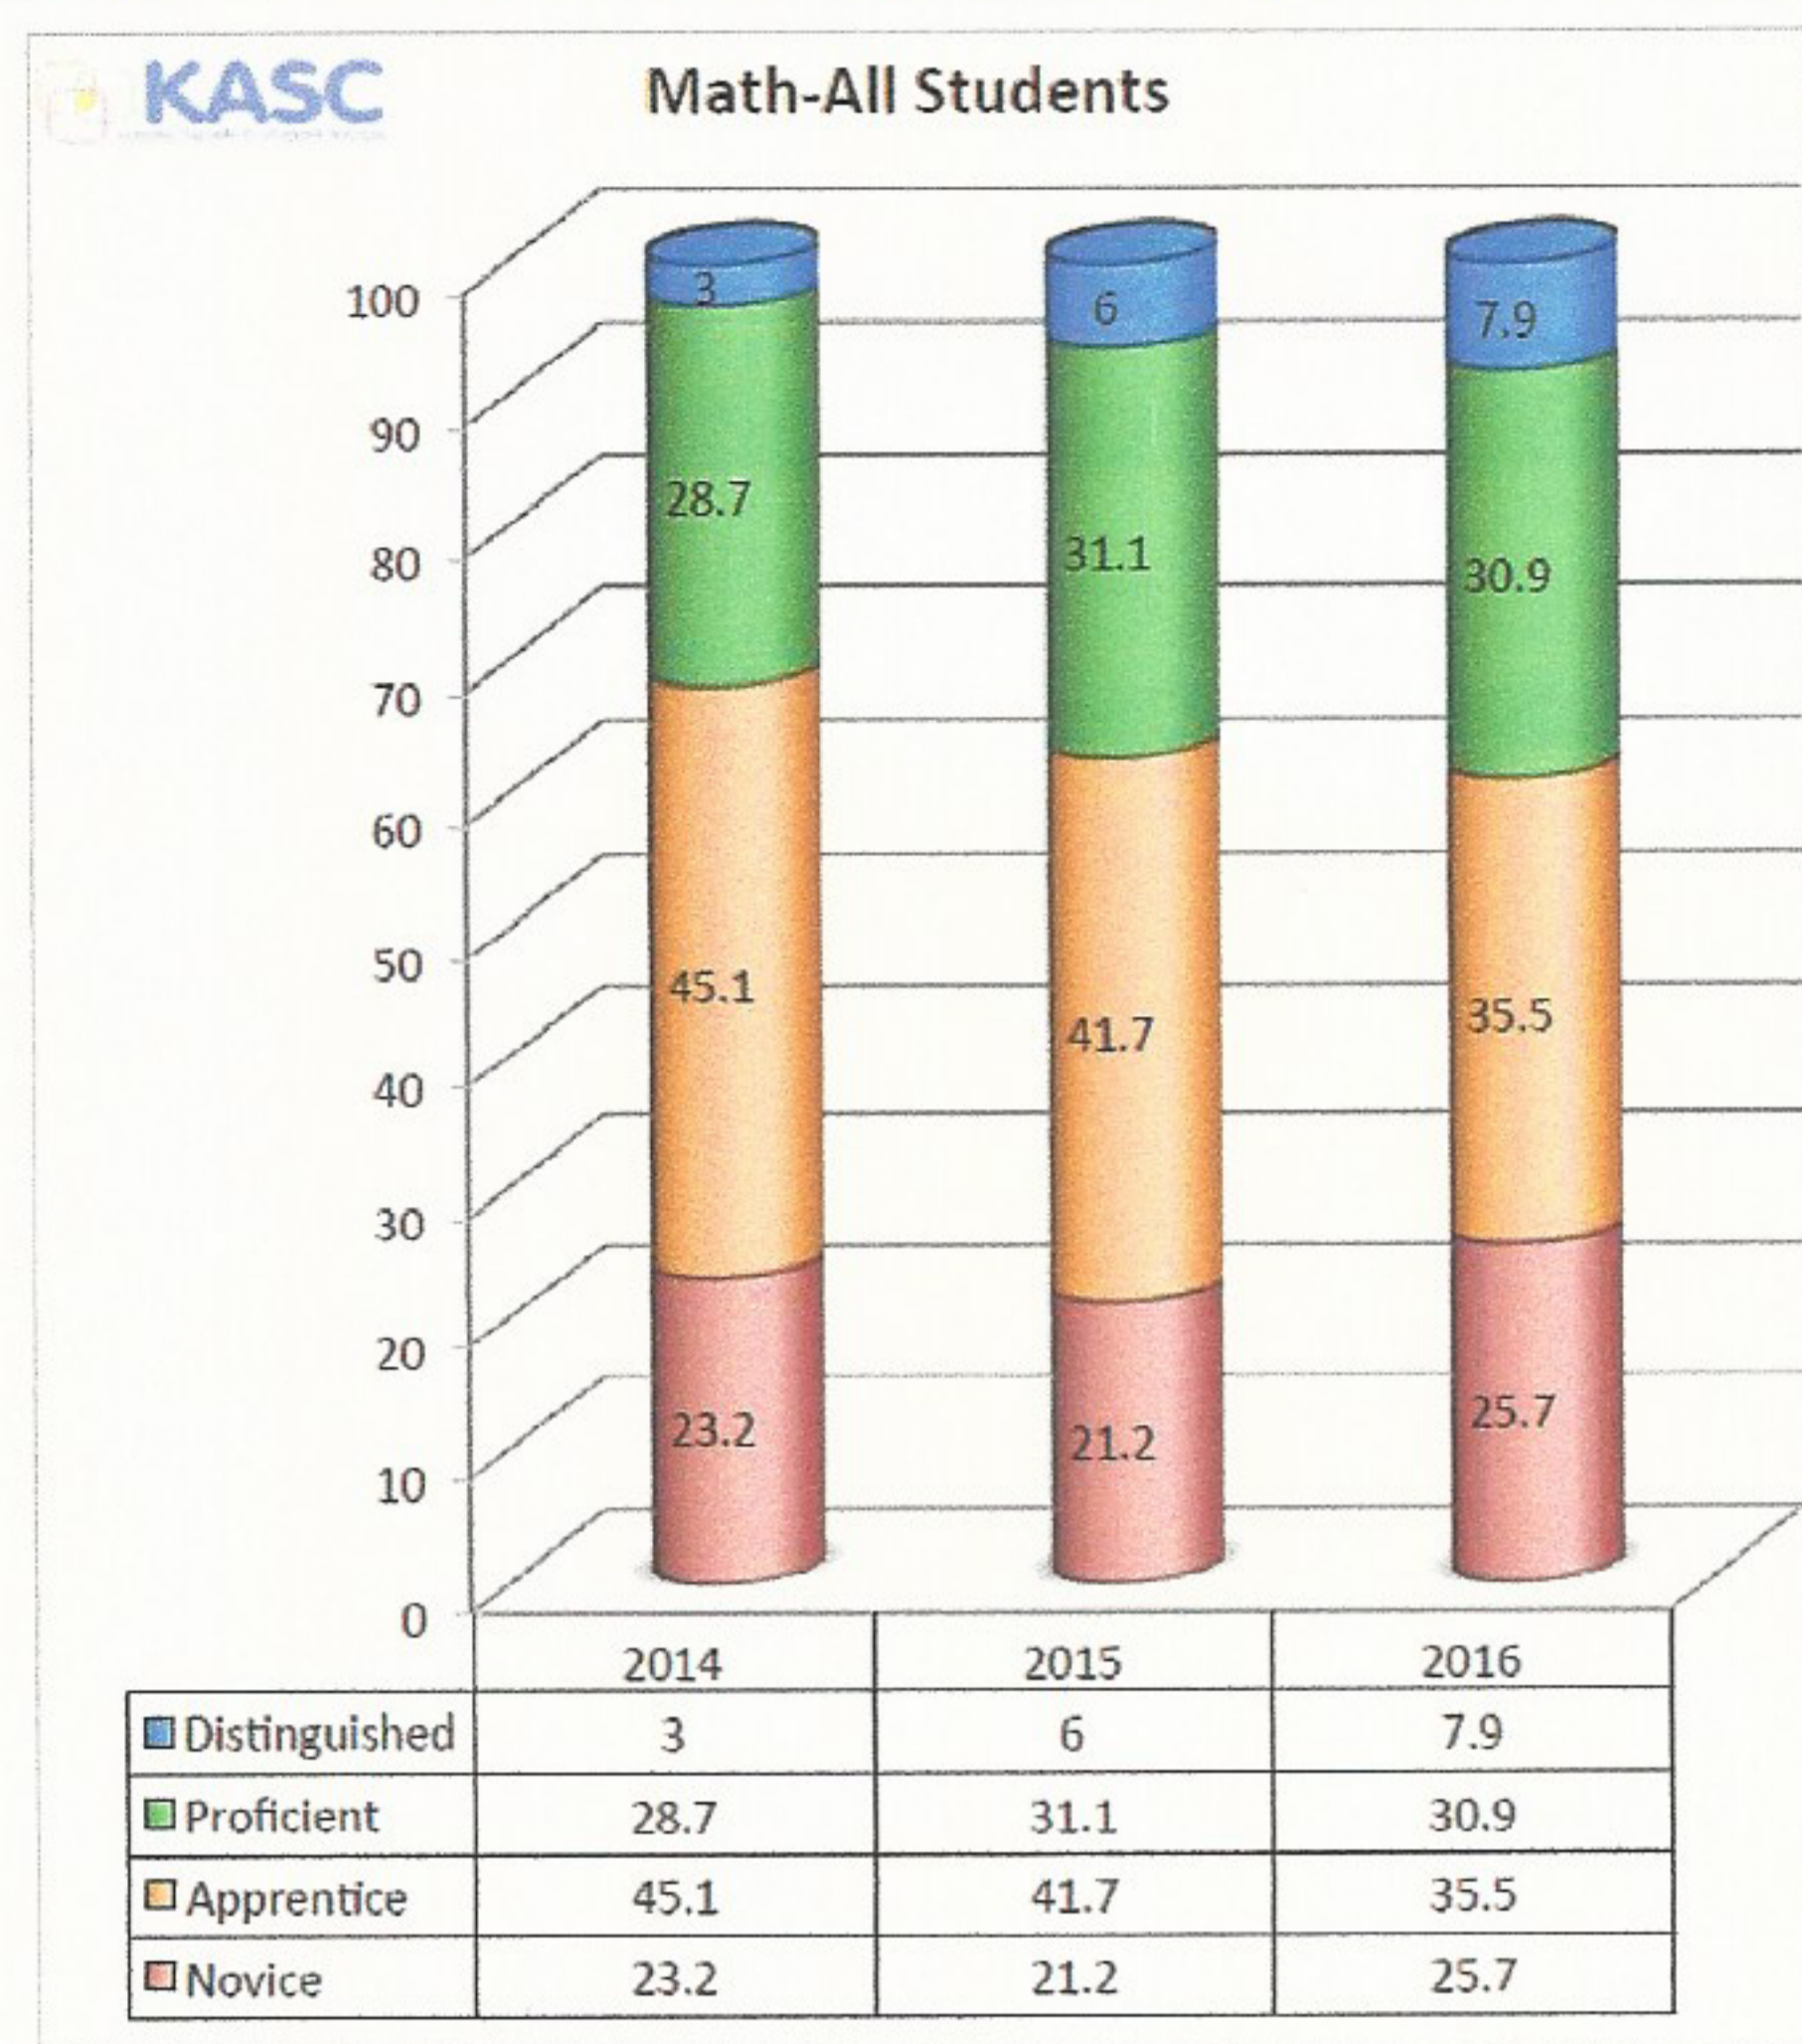

## 2016 Test Score Graphs

**Overall 2016 Score:**  
**61.3**

**Learners Weighted Score:**  
(x 77%)  
38.3

**Program Review Weighted Score:**  
(x 23%)  
23.0

**School Classification:**  
Needs Improvement

**Rewards & Assistance Category**  
0

**2016 Annual Measurable Objective (AMO) Goal:**  
58.1

**Did we meet our 2016 goal?**  
No

Learners Overview-Achievement

North Butler Elementary

Page 2

### Learners Overview-Performance Level %-Math

Learners Overview-Performance Level %-Lang. Mech.

North Butler Elementary

Page 9