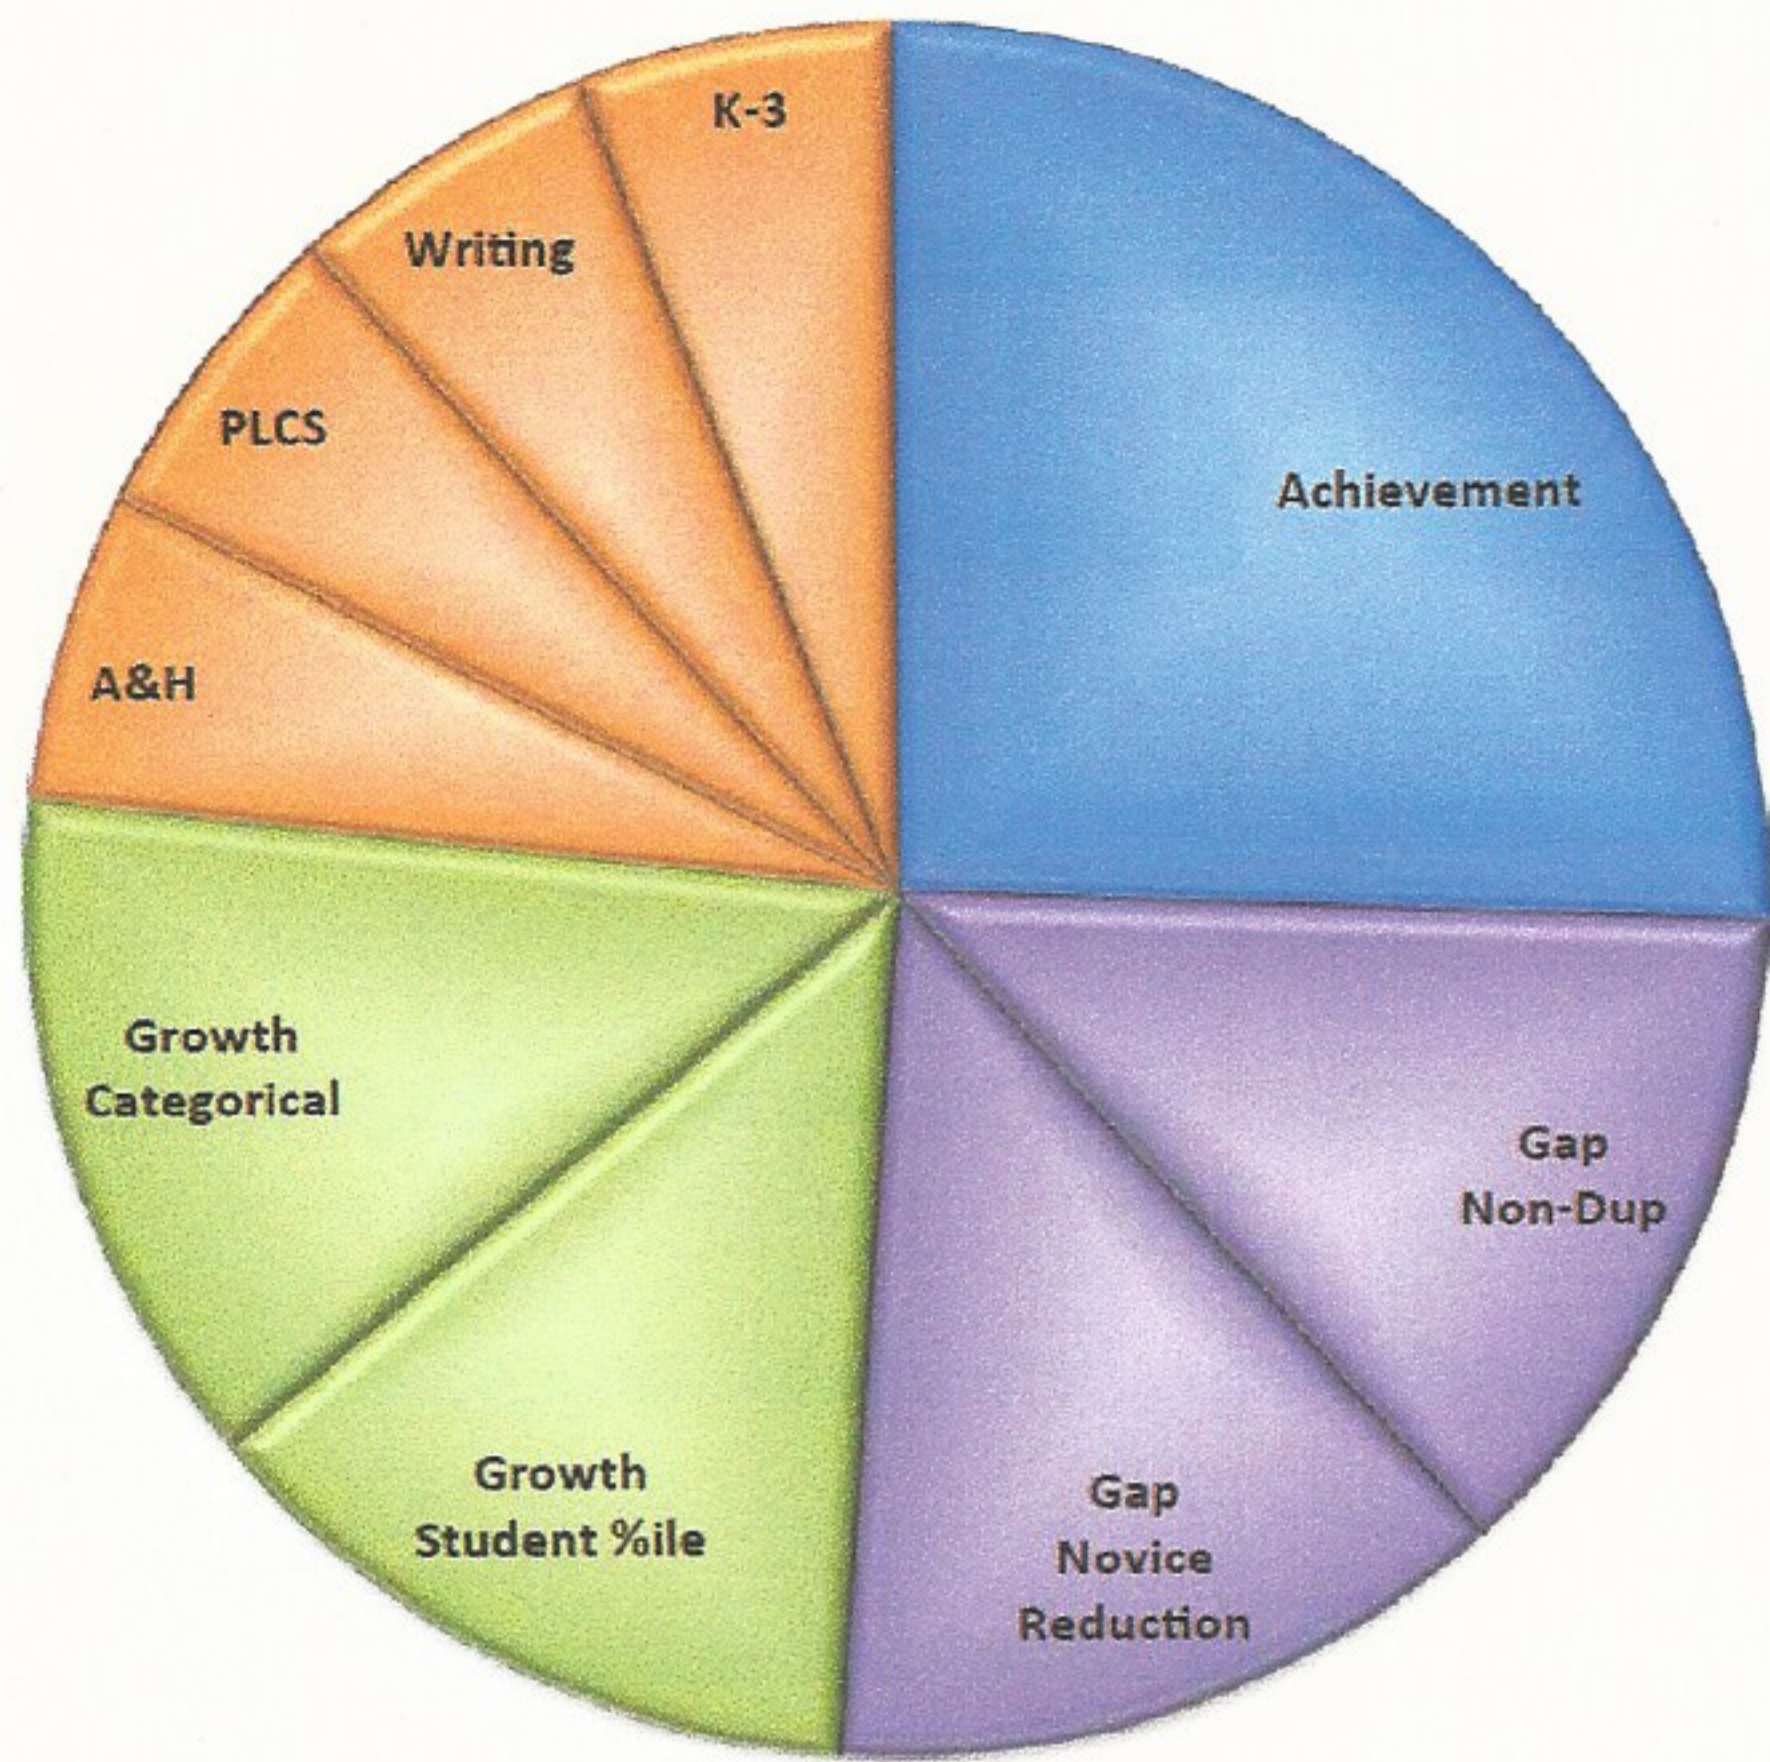

# North Butler Elementary

## 2016 Test Score Graphs

**Overall 2016 Score:**  
**61.3**

**Learners Weighted Score:**  
(x 77%)  
38.3

**Program Review Weighted Score:**  
(x 23%)  
23.0

**School Classification:**  
Needs Improvement