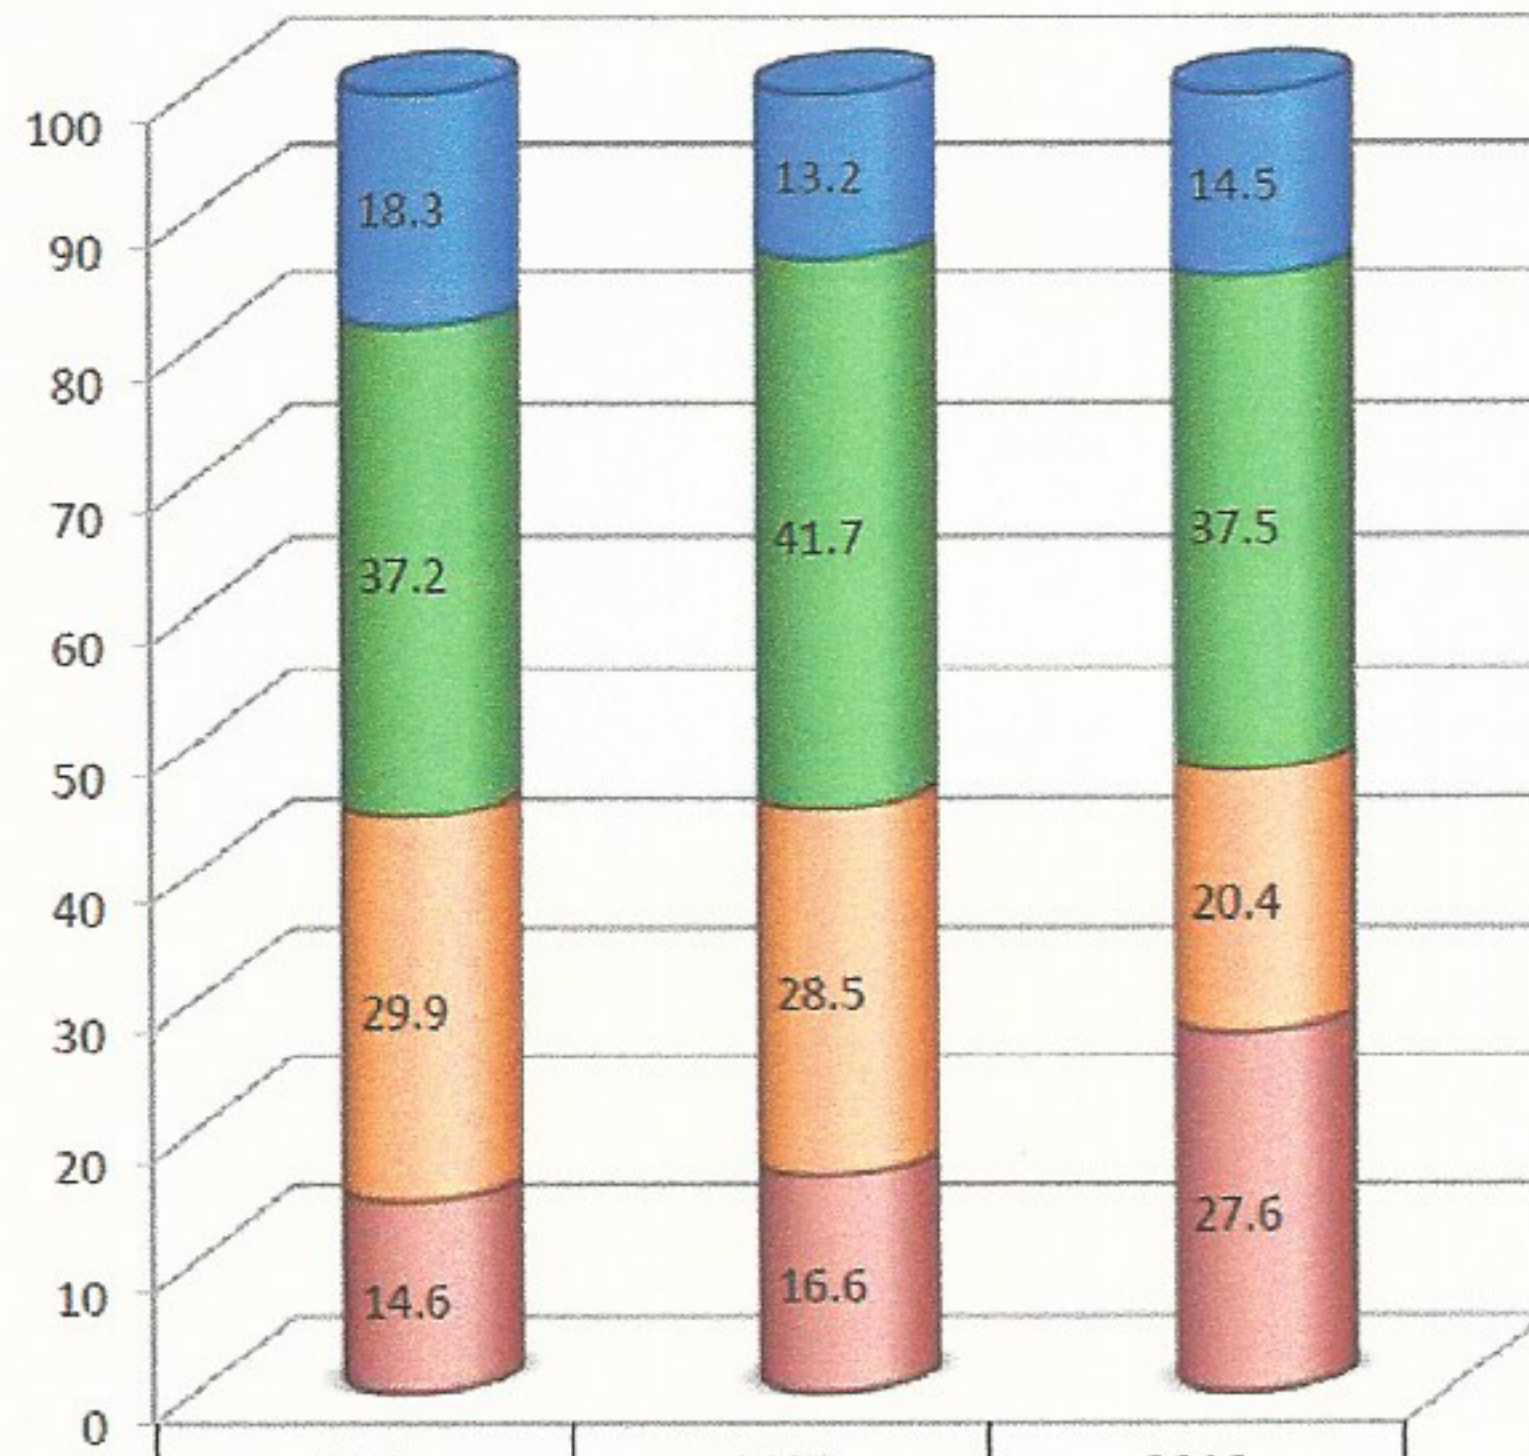

### Learners Overview-Performance Level %-Math

Learners Overview-Performance Level %-Lang. Mech.

North Butler Elementary

Page 9

### Learners Overview-Performance Level %-Writing

North Butler Elementary

Page 8

Learners Overview-Performance Level %-Reading

North Butler Elementary

Page 5

Reading-All Students

	2014	2015	2016
Distinguished	18.3	13.2	14.5
Proficient	37.2	41.7	37.5
Apprentice	29.9	28.5	20.4
Novice	14.6	16.6	27.6