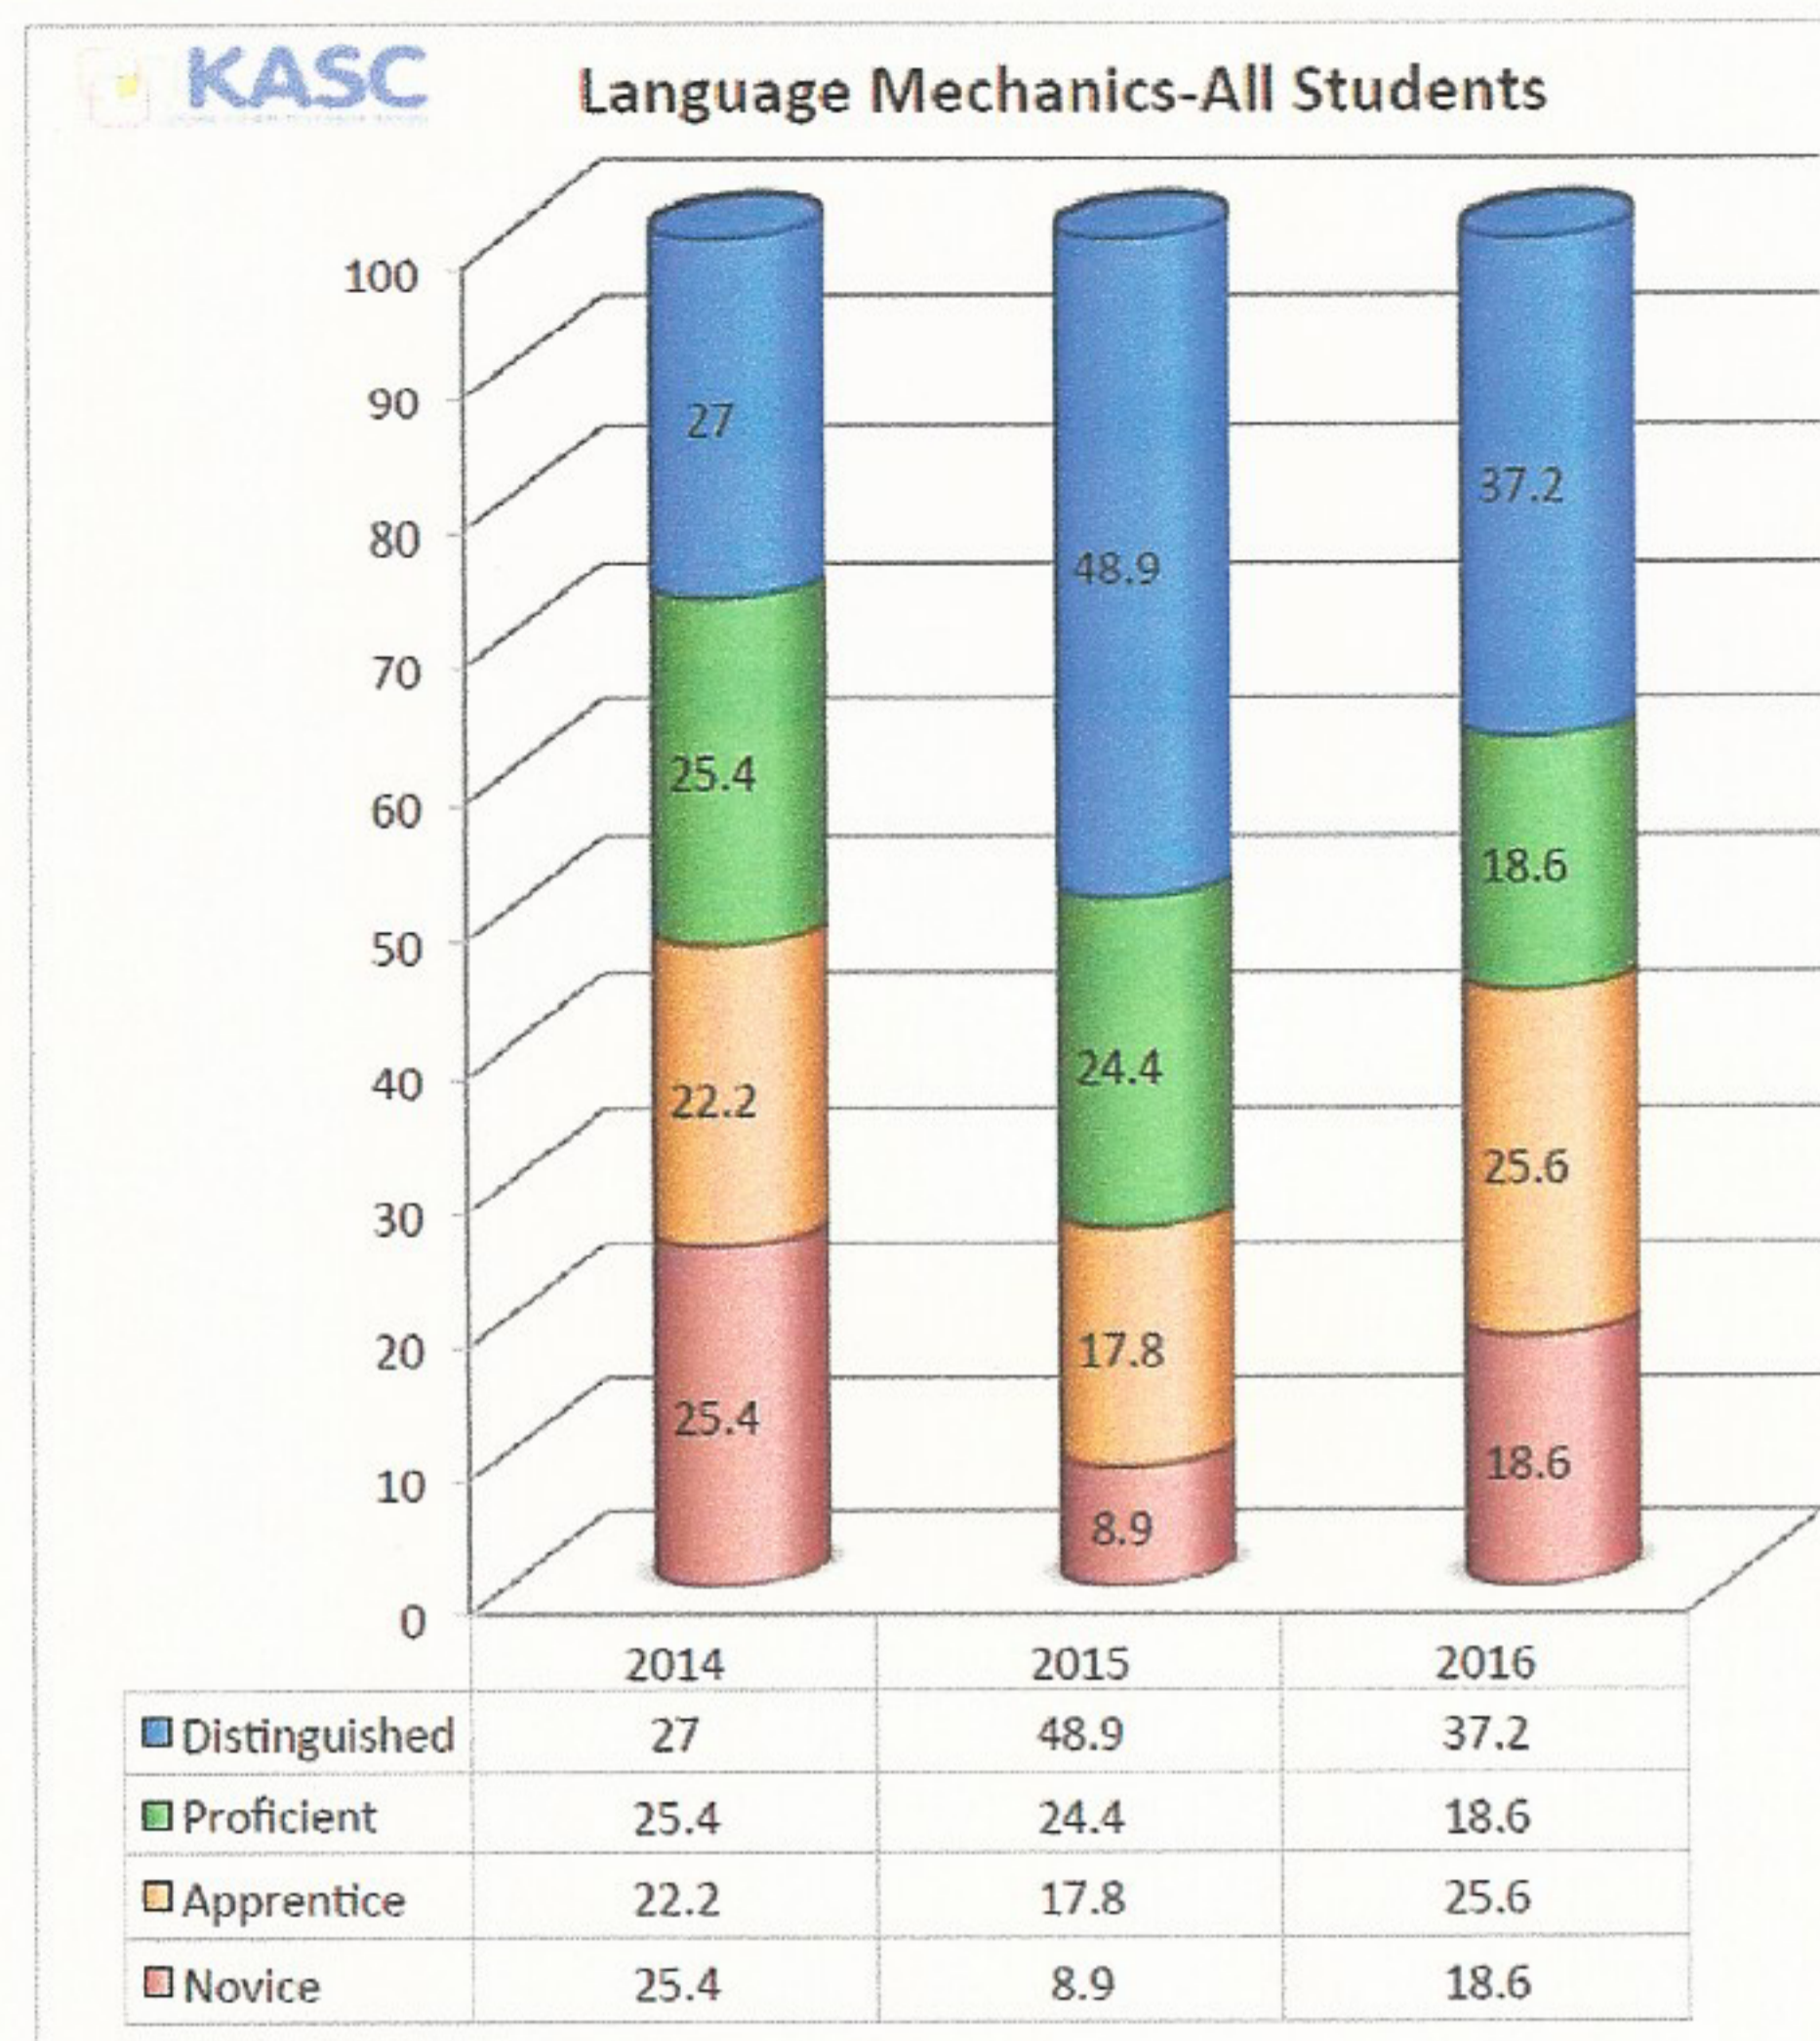

## 2016 Test Score Graphs

**Overall 2016 Score:**  
**61.3**

**Learners Weighted Score:**  
(x 77%)  
38.3

**Program Review Weighted Score:**  
(x 23%)  
23.0

**School Classification:**  
Needs Improvement

### Learners Overview-Performance Level %-Math

Learners Overview-Performance Level %-Lang. Mech.

North Butler Elementary

Page 9