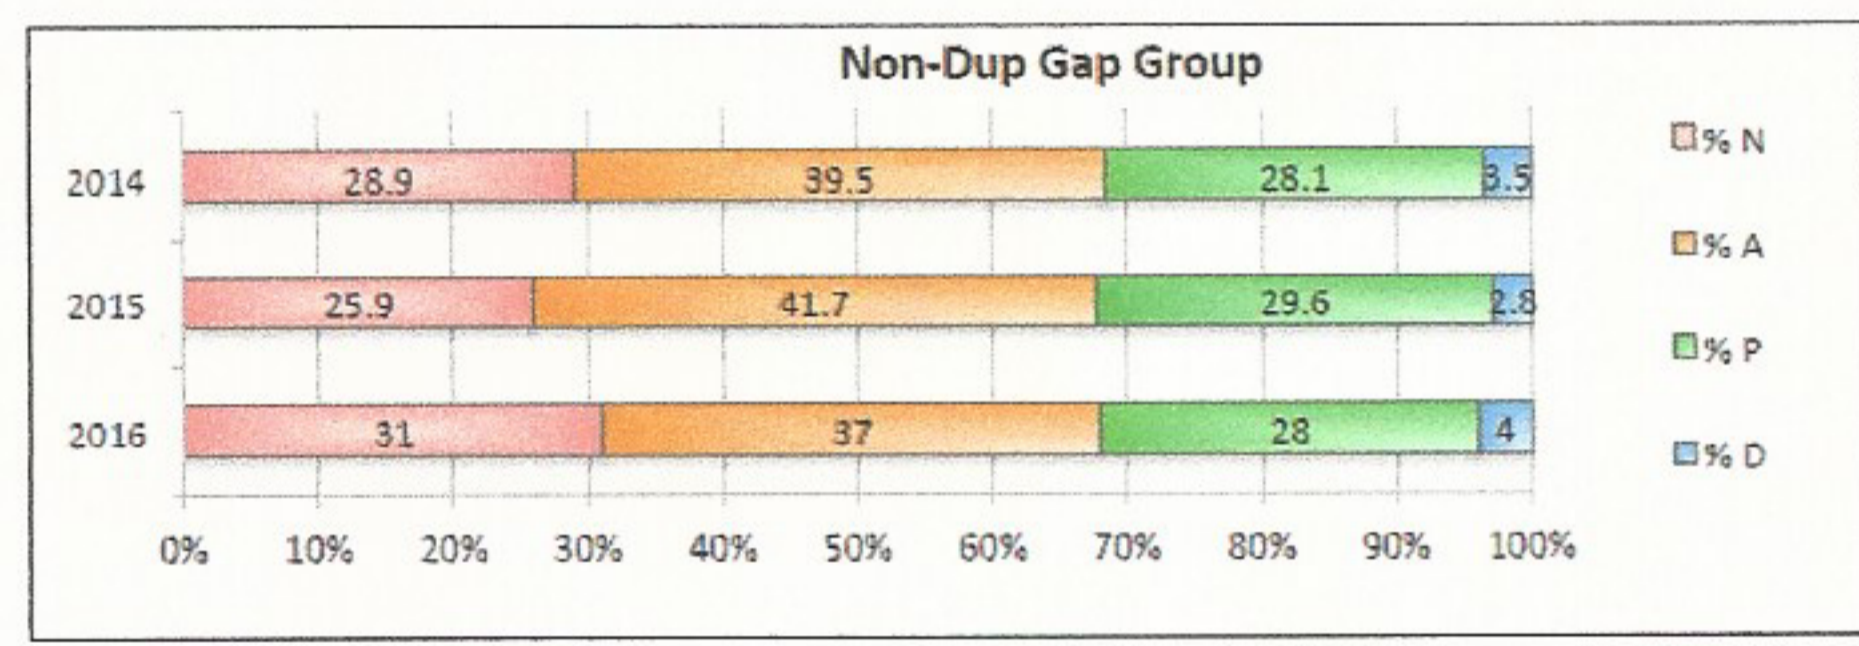

## 2016 Test Score Graphs

**Overall 2016 Score:**  
**61.3**

**Learners Weighted Score:**  
(x 77%)  
38.3

**Program Review Weighted Score:**  
(x 23%)  
23.0

**School Classification:**  
Needs Improvement

**Rewards & Assistance Category**  
0

**2016 Annual Measurable Objective (AMO) Goal:**  
58.1

**Did we meet our 2016 goal?**  
No

Learners Overview-Achievement

North Butler Elementary

Page 2

### Learners Overview-Performance Level %-Math

Learners Overview-Performance Level %-Lang. Mech.

North Butler Elementary

Page 9