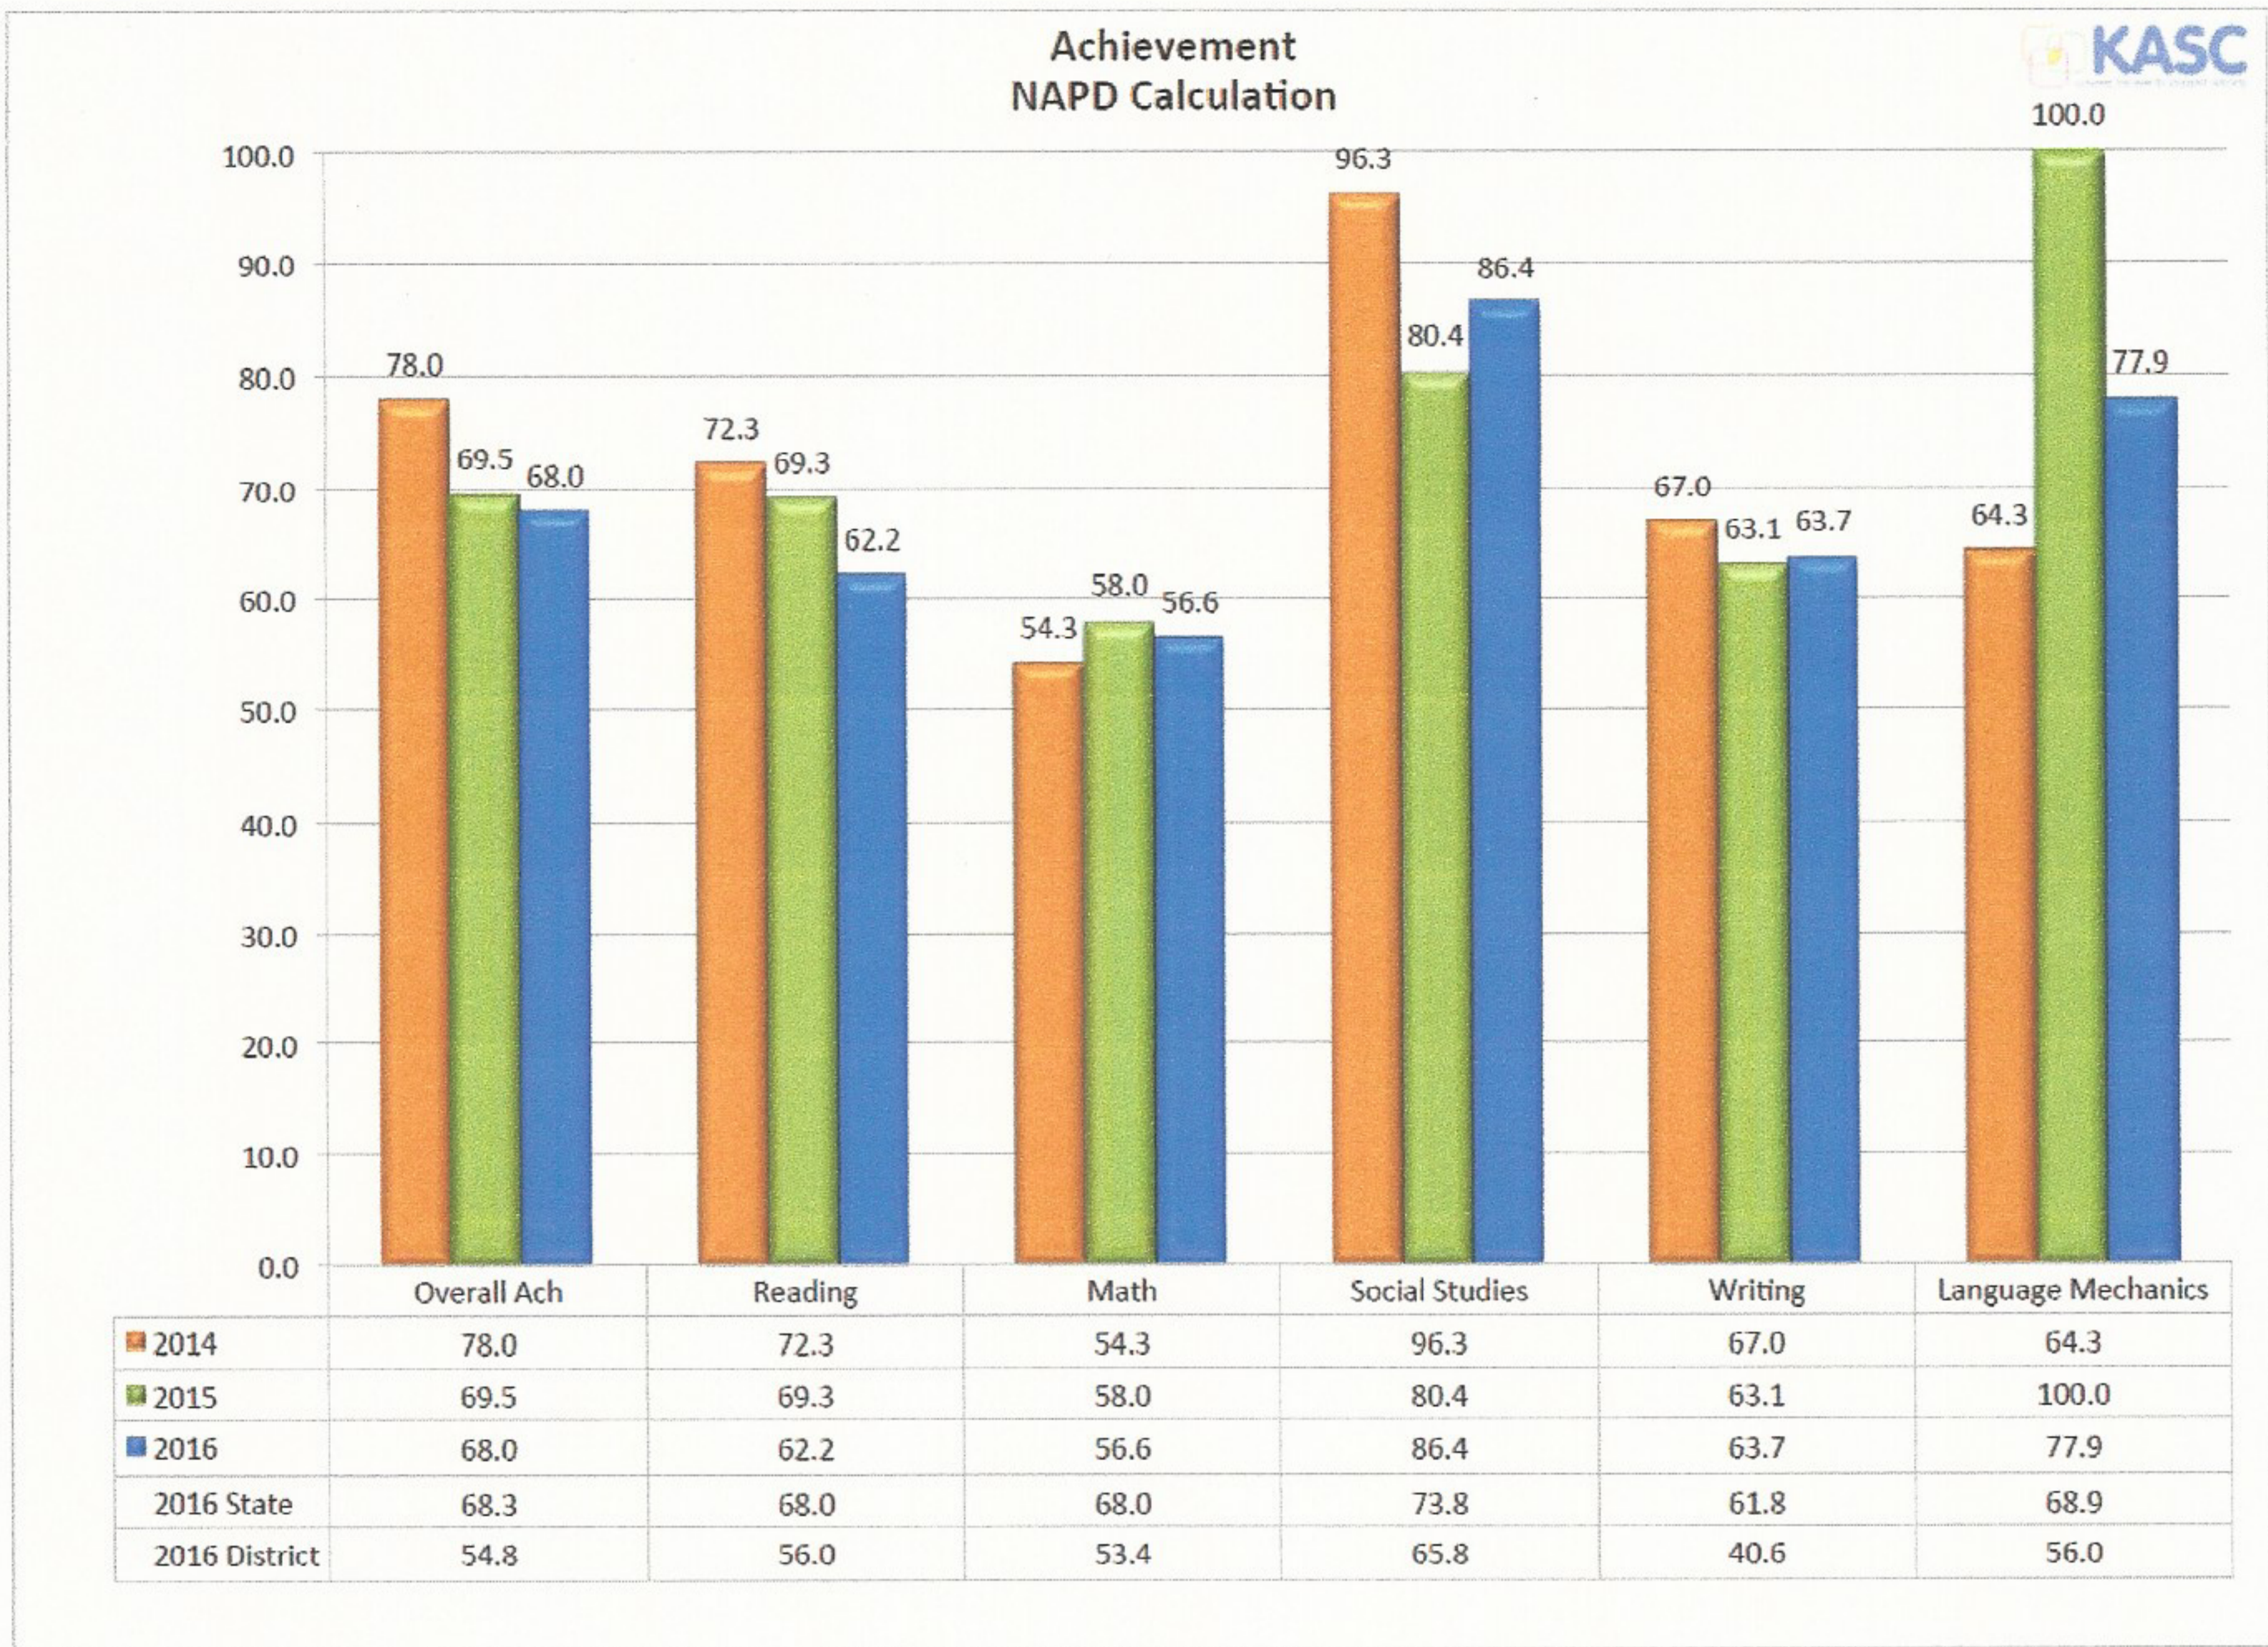

## 2016 Test Score Graphs

**Overall 2016 Score:**  
**61.3**

**Learners Weighted Score:**  
(x 77%)  
38.3

**Program Review Weighted Score:**  
(x 23%)  
23.0

**School Classification:**  
Needs Improvement

**Rewards & Assistance Category**  
0

**2016 Annual Measurable Objective (AMO) Goal:**  
58.1

**Did we meet our 2016 goal?**  
No

Learners Overview-Achievement

North Butler Elementary

Page 2

### Learners Overview-Performance Level %-Math

Learners Overview-Performance Level %-Lang. Mech.

North Butler Elementary

Page 9