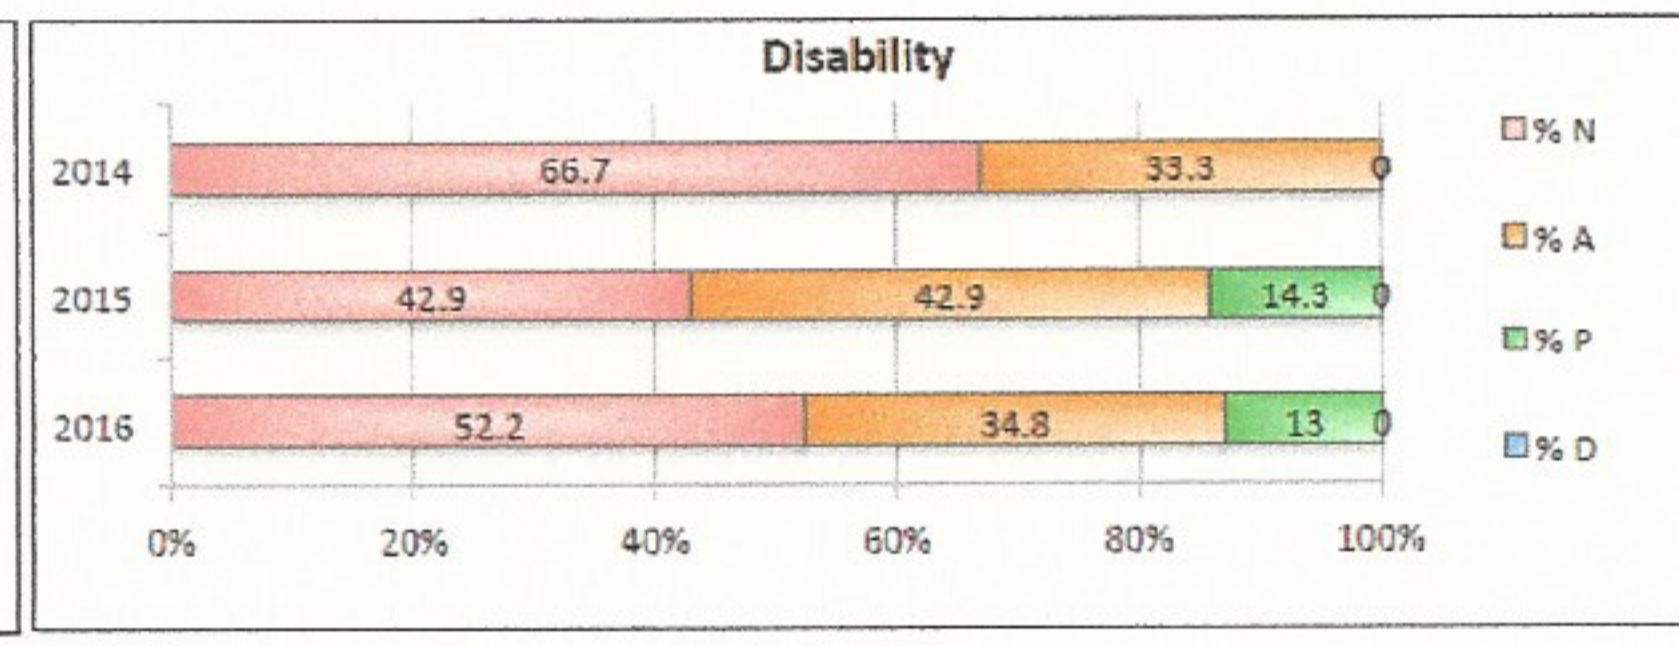

## 2016 Test Score Graphs

**Overall 2016 Score:**  
**61.3**

**Learners Weighted Score:**  
(x 77%)  
38.3

**Program Review Weighted Score:**  
(x 23%)  
23.0

**School Classification:**  
Needs Improvement

**Rewards & Assistance Category**  
0

**2016 Annual Measurable Objective (AMO) Goal:**  
58.1

**Did we meet our 2016 goal?**  
No

Learners Overview-Achievement

North Butler Elementary

Page 2

### Learners Overview-Performance Level %-Math

Learners Overview-Performance Level %-Lang. Mech.

North Butler Elementary

Page 9