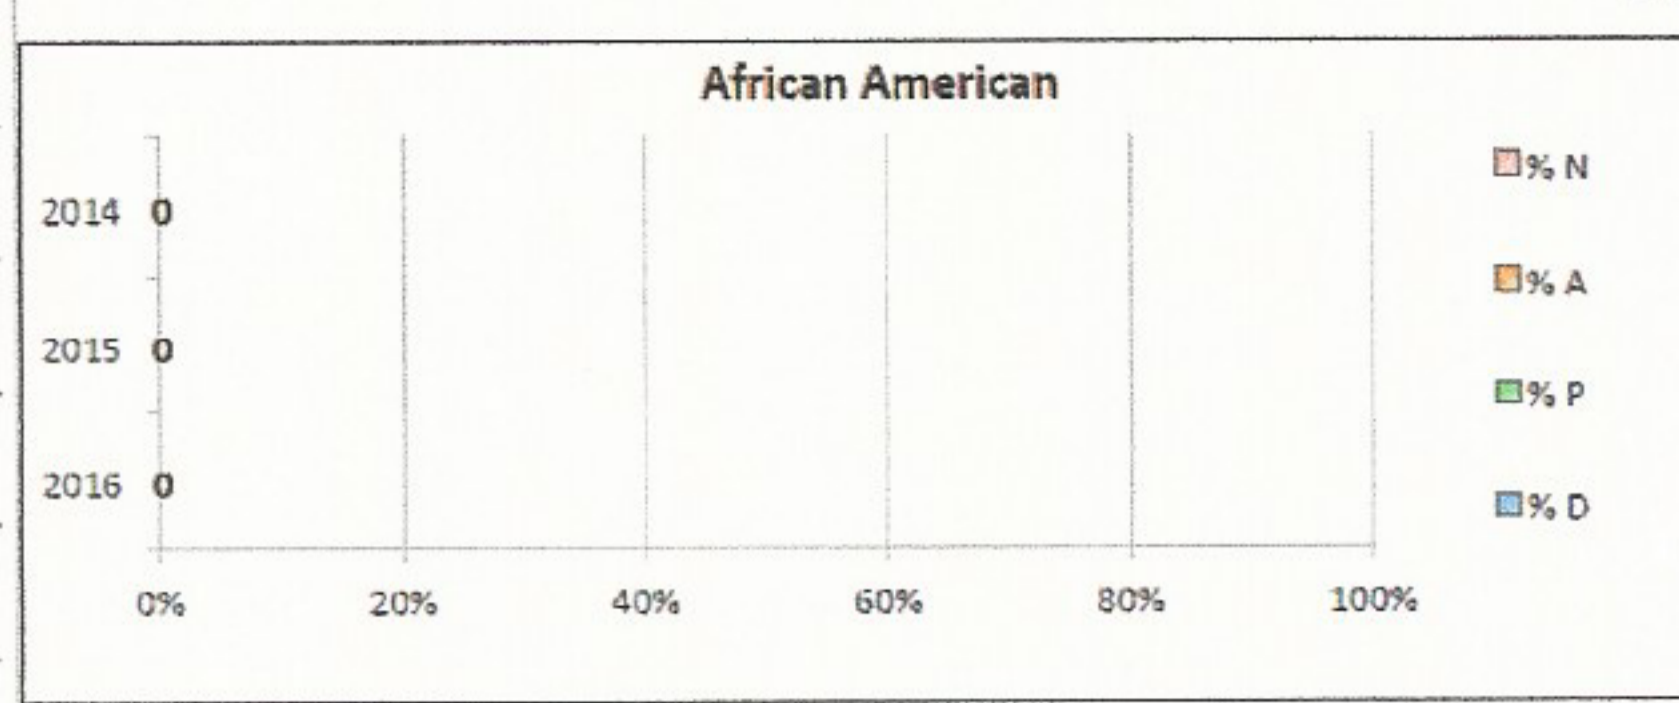

Learners Overview-Performance Level %-Math